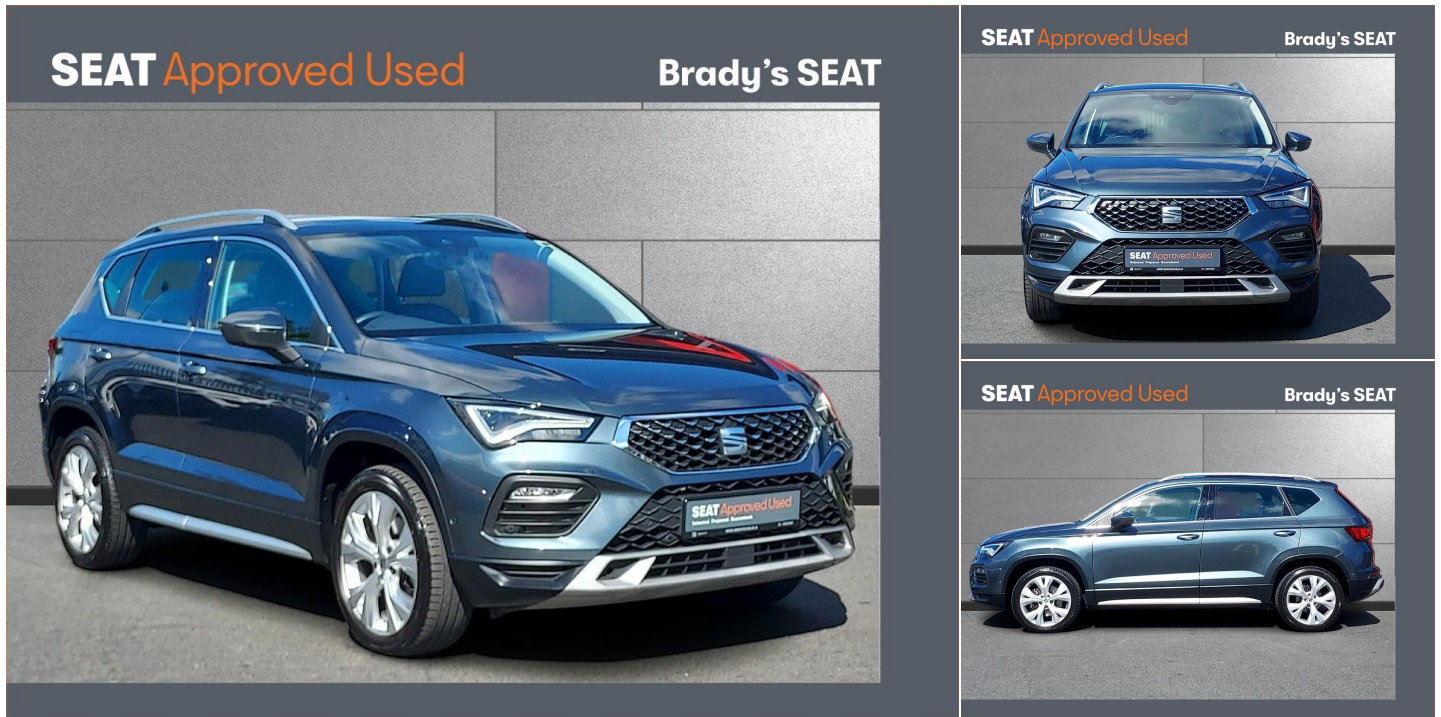

# 2021 SEAT Ateca

€36,900

XPERIENCE 1.5TSI 150HP 1.5l Manual

**Registered**  
2021

**Mileage**  
18,200 km

**Engine Size**  
1.5 l

**Fuel Type**  
Petrol

**Transmission**  
Manual

**Colour**  
Grey

## Description

ABS, Driver Airbag, Alarm, 18" Alloys, Armrest, Auto Handbrake, Auto Lights and Wipers, Bluetooth Phone, Centralised locking, Child Locks, Climate Control, Cruise Control, Dual Climate Control, Electric Mirrors, Electric Windows, Immobilizer, ISO Fix, Leather Interior, Lumbar Support, Metallic Paint, Multi-Function Steering Wheel, Onboard Computer, Power Steering, Satellite Navigation, Split Fold Rear Seats, Stop and Start System, Tinted Windows, USB, Front Parking Sensors, Rear Parking Sensors, Privacy Glass, Auto Dimming Rear View Mirror, Leather Steering Wheel, Auto Lights, Roof Rails, Multiple Airbags, Driver Knee Airbag, Front Fog Lights, Traction Control, Front Electric Windows, Heated Mirrors, Rear Electric Windows, 3x3point rear seat belts, Adjustable seats, Adjustable steering column/wheel, Windows front + rear electric, Foglights, Height adjustable drivers seat, Locking wheel nuts, Mirrors electric and heated, Outside temperature meter, Rain sensor, Rear headrests, Rear wiper, Roof rails, Traction control, Auto Wipers, Leather Gear Lever, Leather Gear Skirt, Reverse Camera, Reversing Camera, Reversing Camera, Folding Mirrors, Car History Checked, Intelligent Lights, Heated Seats, LED Headlights, Speed Limit Assist, Keyless Start & GO, Leather Upholstery, Connectivity Box, SEAT FULL LINK, Finance Available, Ambient Lighting, LED Headlights, Voice Control, Intelligent Light Sytem, Apple Car Play, Adaptive Cruise Control, Front Assist, digital dash, Spare wheel, Apple car play, Apple Car Play, Android Auto, Lane Assist