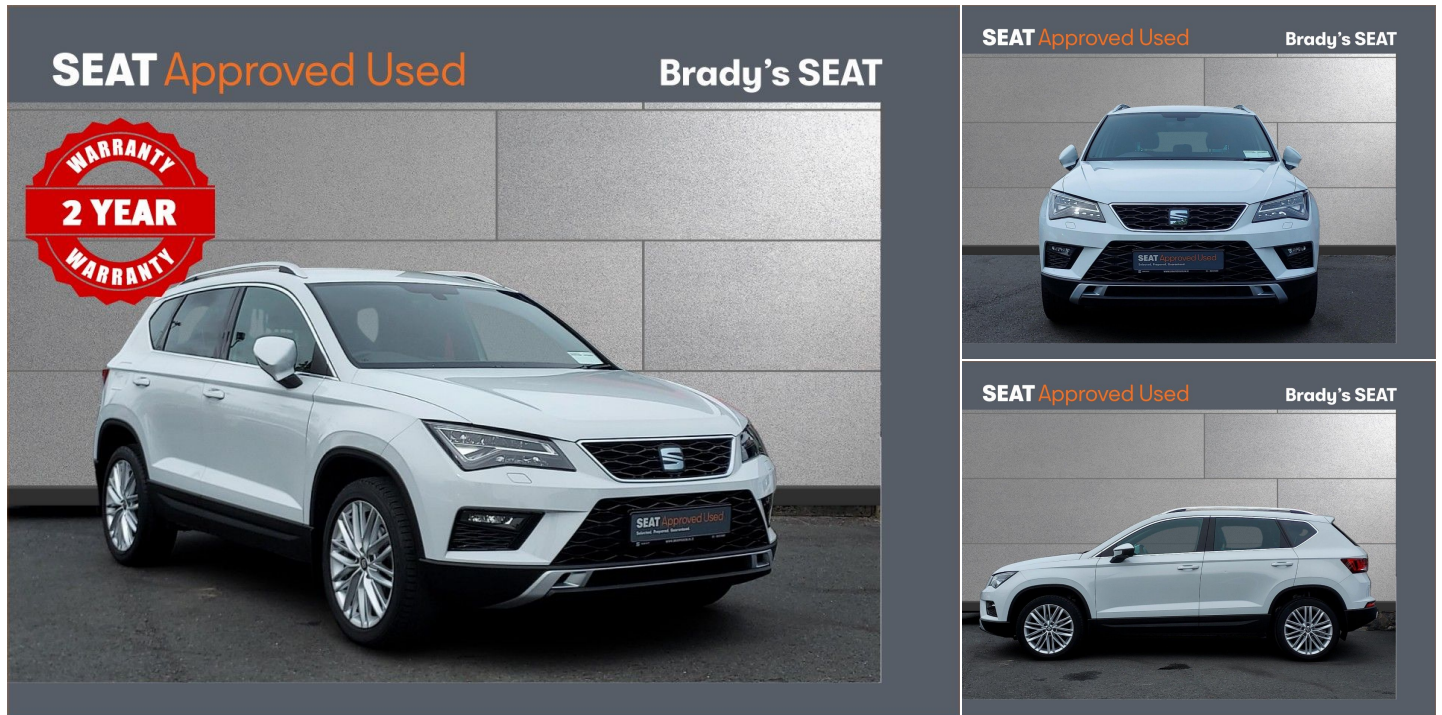

# 2019 SEAT Ateca

€31,950

1.5TSI 150HP XCELLENCE 1.5l Manual

**Registered**  
2019

**Mileage**  
32,400 km

**Engine Size**  
1.5 l

**Fuel Type**  
Petrol

**Transmission**  
Manual

**Colour**  
White

## Description

ABS, Driver Airbag, Air Conditioning, Alloy Wheels, 17" Alloys, 18" Alloys, Auto Handbrake, Auto Lights and Wipers, Bluetooth Phone, Centralised locking, Child Locks, Climate Control, Cruise Control, Electric Mirrors, Electric Windows, ESP, Heated Seats, Immobilizer, ISO Fix, Leather Interior, Multi-Function Steering Wheel, Onboard Computer, Tinted Windows, USB, Rear Parking Sensors, Leather Steering Wheel, Curtain Airbags, Front Electric Windows, Heated Mirrors, Foglights, Height adjustable drivers seat, Mirrors electric and heated, Leather Gear Lever, Reverse Camera, Parking Package, Reversing Camera, Folding Mirrors, Heated Seats, LED Headlights, Front Assist, Spare wheel